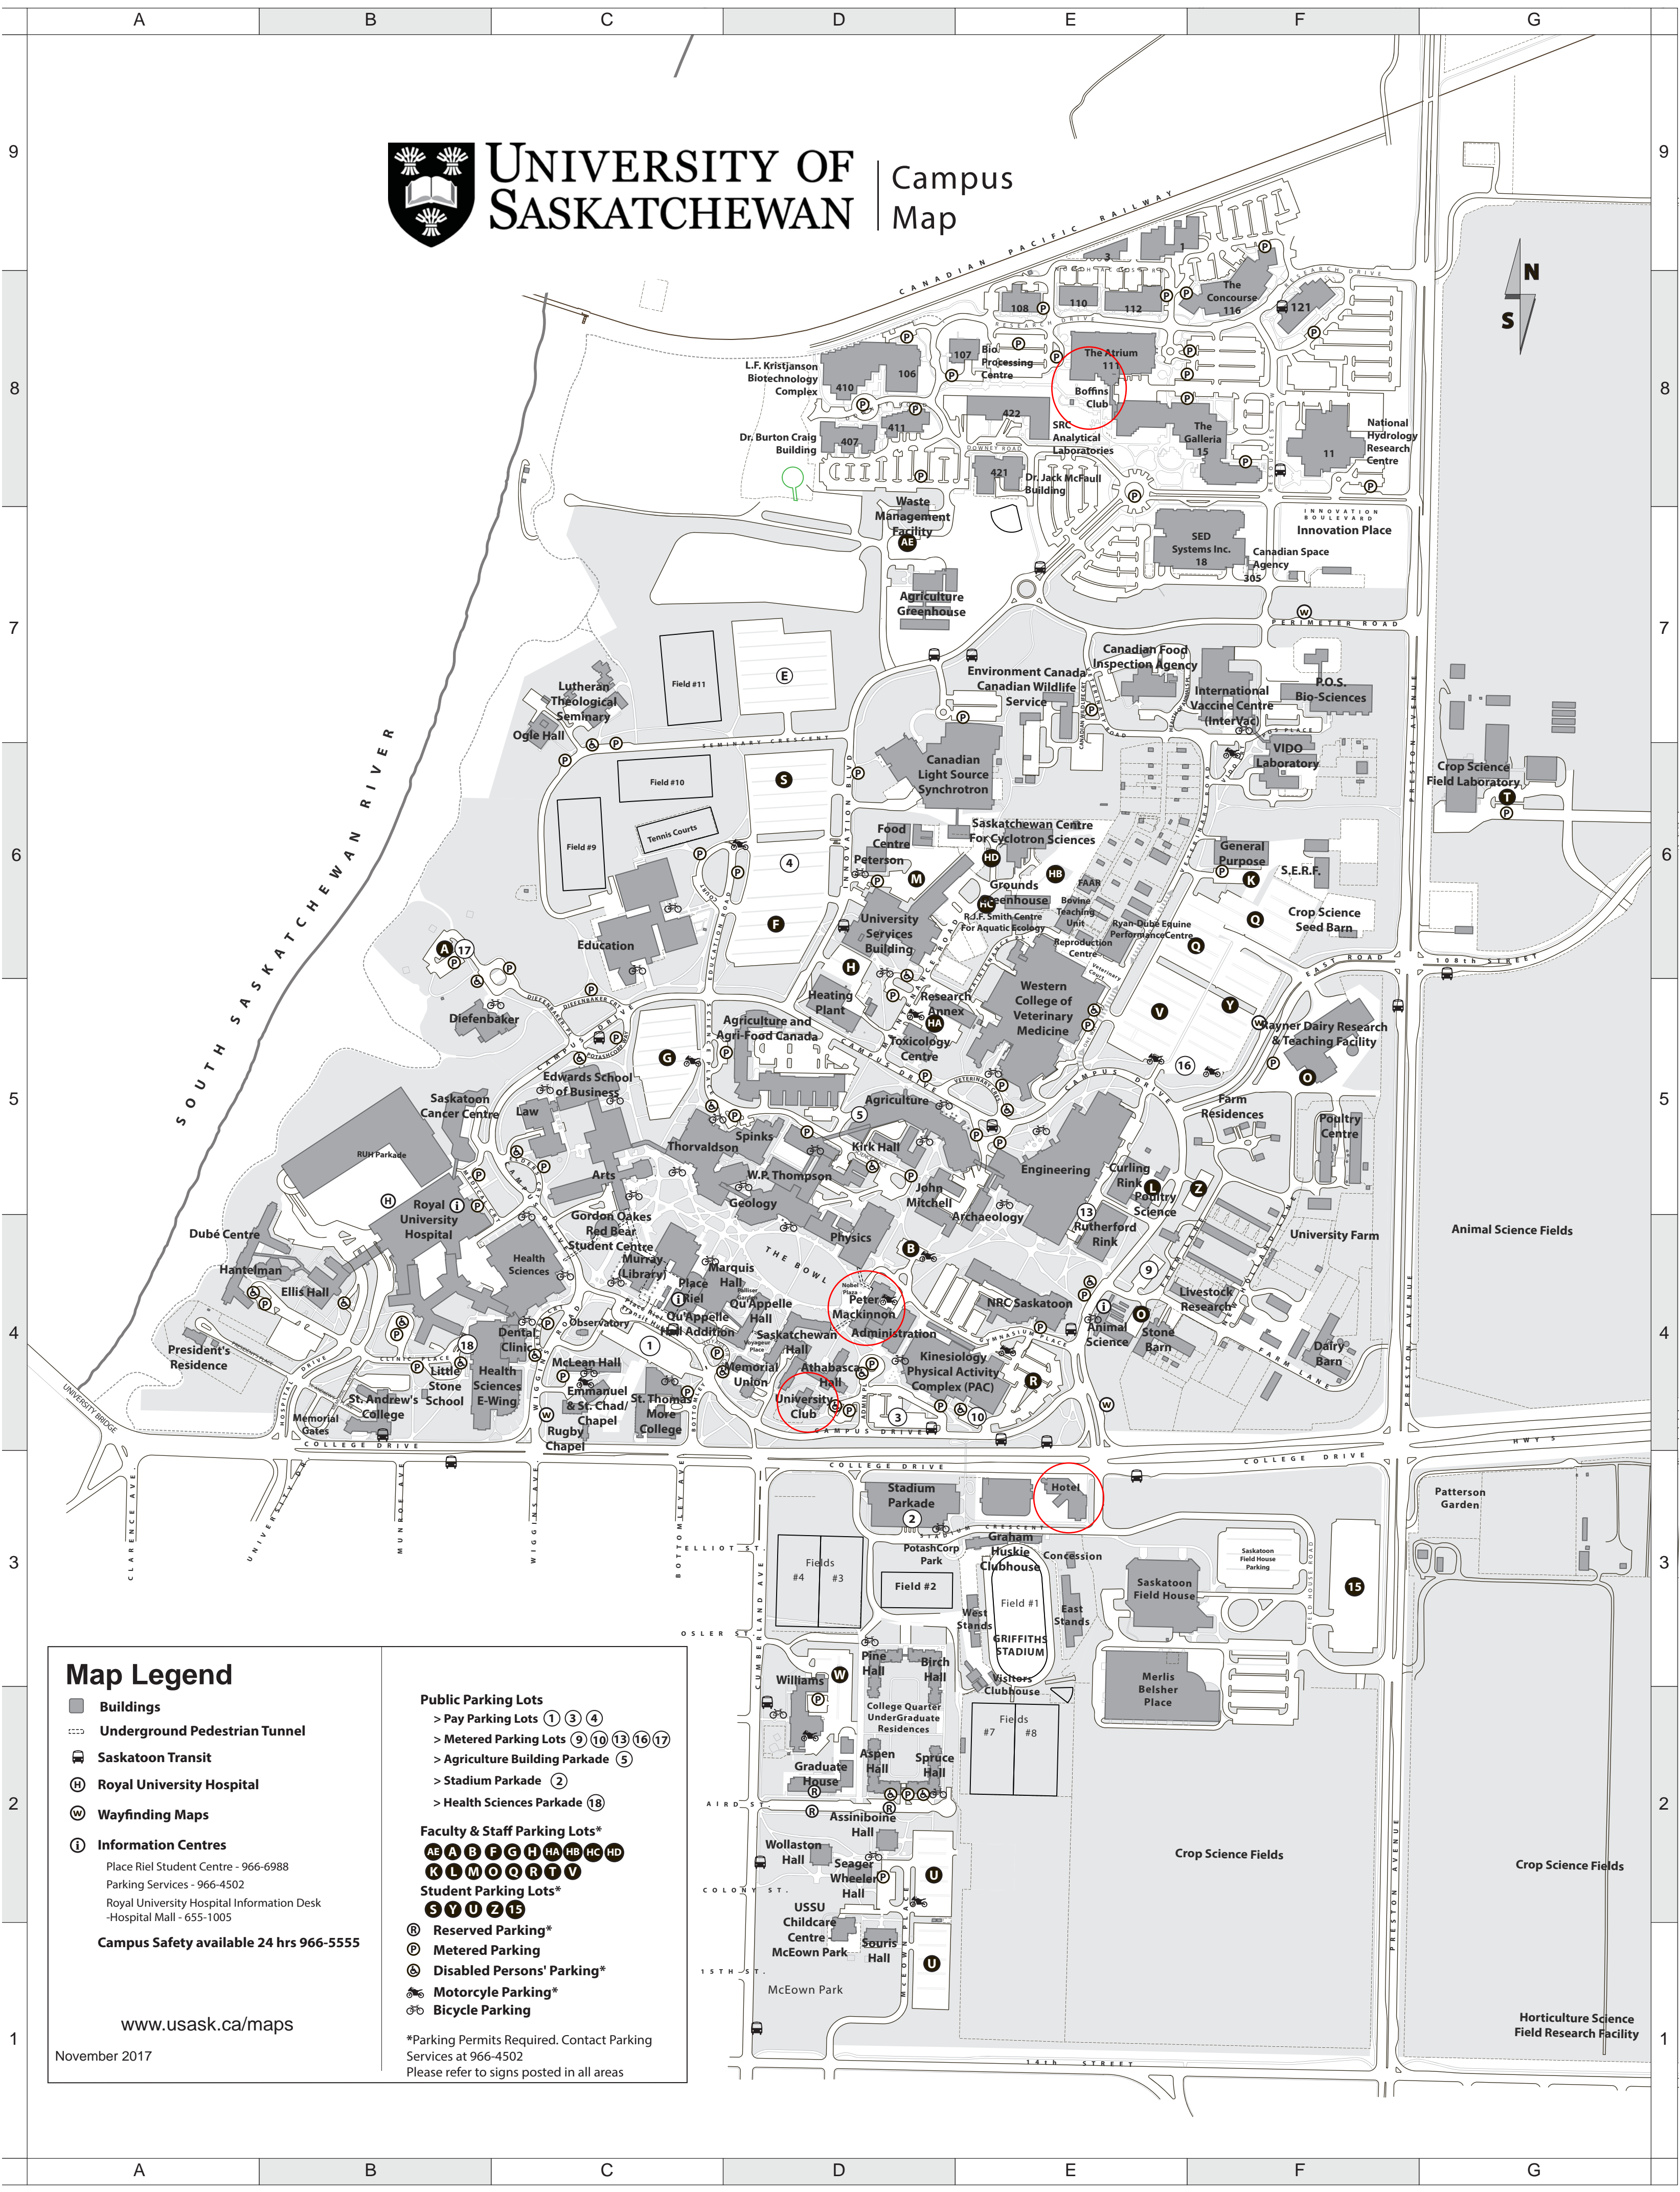

# UNIVERSITY OF SASKATCHEWAN

## Campus Map

### Map Legend

- Buildings
- Underground Pedestrian Tunnel
- Saskatoon Transit
- Royal University Hospital
- Wayfinding Maps
- Information Centres
  - Place Riel Student Centre - 966-6988
  - Parking Services - 966-4502
  - Royal University Hospital Information Desk - Hospital Mall - 655-1005
- Campus Safety available 24 hrs 966-5555**
- [www.usask.ca/maps](http://www.usask.ca/maps)

- Public Parking Lots**
    - > Pay Parking Lots ① ③ ④
    - > Metered Parking Lots ⑨ ⑩ ⑬ ⑮ ⑰
    - > Agriculture Building Parkade ⑤
    - > Stadium Parkade ②
    - > Health Sciences Parkade ⑱
  - Faculty & Staff Parking Lots\***
    - A<sup>E</sup> A<sup>B</sup> F<sup>G</sup> H<sup>A</sup> H<sup>B</sup> H<sup>C</sup> H<sup>D</sup>
    - K<sup>L</sup> M<sup>O</sup> Q<sup>R</sup> T<sup>V</sup>
  - Student Parking Lots\***
    - S<sup>Y</sup> U<sup>Z</sup> 15
  - Reserved Parking\*
  - Metered Parking
  - Disabled Persons' Parking\*
  - Motorcycle Parking\*
  - Bicycle Parking
- \*Parking Permits Required. Contact Parking Services at 966-4502  
Please refer to signs posted in all areas